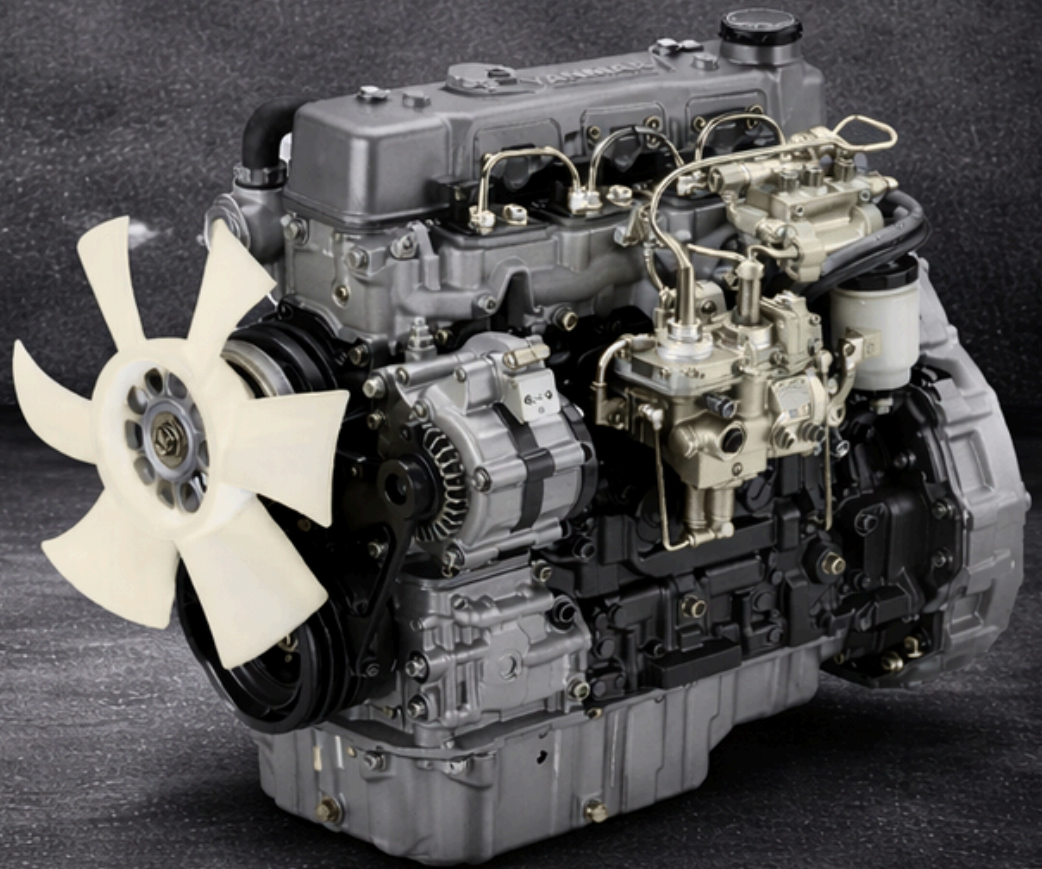

Plot 300 Van Der Hoff, Zandfontein, Pretoria

ENGINE PARTS CATALOGUE

2026 EDITION

YANMAR 4TNE92/98

INDEX

Click on  to take you to the page

- Cylinder Heads..... 1 
- Connecting Rod Bearings..... 1 
- Gaskets..... 2 
- Crank Bearings..... 2 
- Valves..... 3 
- Piston Ring Sets..... 3 
- Electrical Components..... 4 
- Other..... 5 
 - Piston
 - Connecting Rod
 - Camshaft Bearing Set
 - Oil Pump
 - Small End Bush
 - Thrust Washer