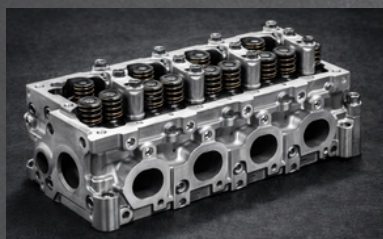

Plot 300 Van Der Hoff, Zandfontein, Pretoria

ENGINE PARTS CATALOGUE

2026 EDITION

YANMAR 4TNE92/98

INDEX

Click on  to take you to the page

- Cylinder Heads..... 1 
- Connecting Rod Bearings..... 1 
- Gaskets..... 2 
- Crank Bearings..... 2 
- Valves..... 3 
- Piston Ring Sets..... 3 
- Electrical Components..... 4 
- Other..... 5 
 - Piston
 - Connecting Rod
 - Camshaft Bearing Set
 - Oil Pump
 - Small End Bush
 - Thrust Washer

Scan for quote
WHATSAPP US

• Whole Stock Last • All Prices Exclude VAT

CYLINDER HEAD

☰ INDEX

R 10 568.44

Cylinder Head Assy
4TNE92/4D94LE
(DP-699)

R 6 123.26

Cylinder Head Bare
4TNE92/94
(DP-731)

BIG END BEARINGS

R 200.46

Connecting Rod Bearing
(Std)
(DP-532)

R 189.48

Connecting Rod Bearing
(0.25)
(DP-565)

N/S

Connecting Rod Bearing
(0.50)
(DP)

Scan for quote
WHATSAPP US